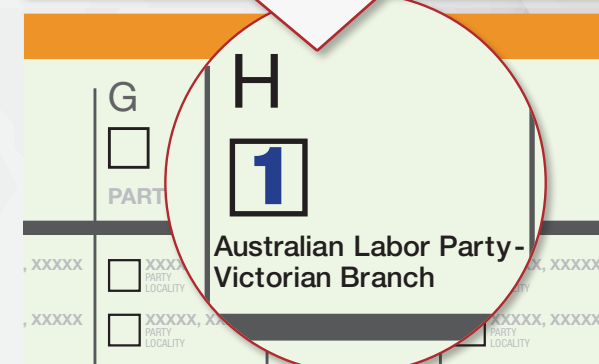

HOW TO VOTE FOR Angela Tough Labor for Euroa

STEP 1

Euroa District

Number every box as shown, using numbers only.

Euroa

NUMBER EVERY BOX

- 1** TOUGH, Angela
Australian Labor Party - Victorian Branch
- 3** HADDOCK, Elaine
- 4** CLEELAND, Annabelle
- 5** HEARN, Brad
- 2** BENNETT, James
- 6** BACHELOR, Paul
- 7** ROWBOTHAM, Raymond Mark

STEP 2

LARGE BALLOT PAPER:

Just put Number **1** in Box "H" for the **Australian Labor Party**.

OR

Vote below the line by clearly numbering at least **5 boxes** starting with the ALP candidates.

Authorised by C. Ford, ALP, 438 Docklands Drive, Docklands VIC 3008. Printed by Kosdown Printing, 10 Rocklea Drive, Port Melbourne 3207. Registered by the Victorian Electoral Commission.